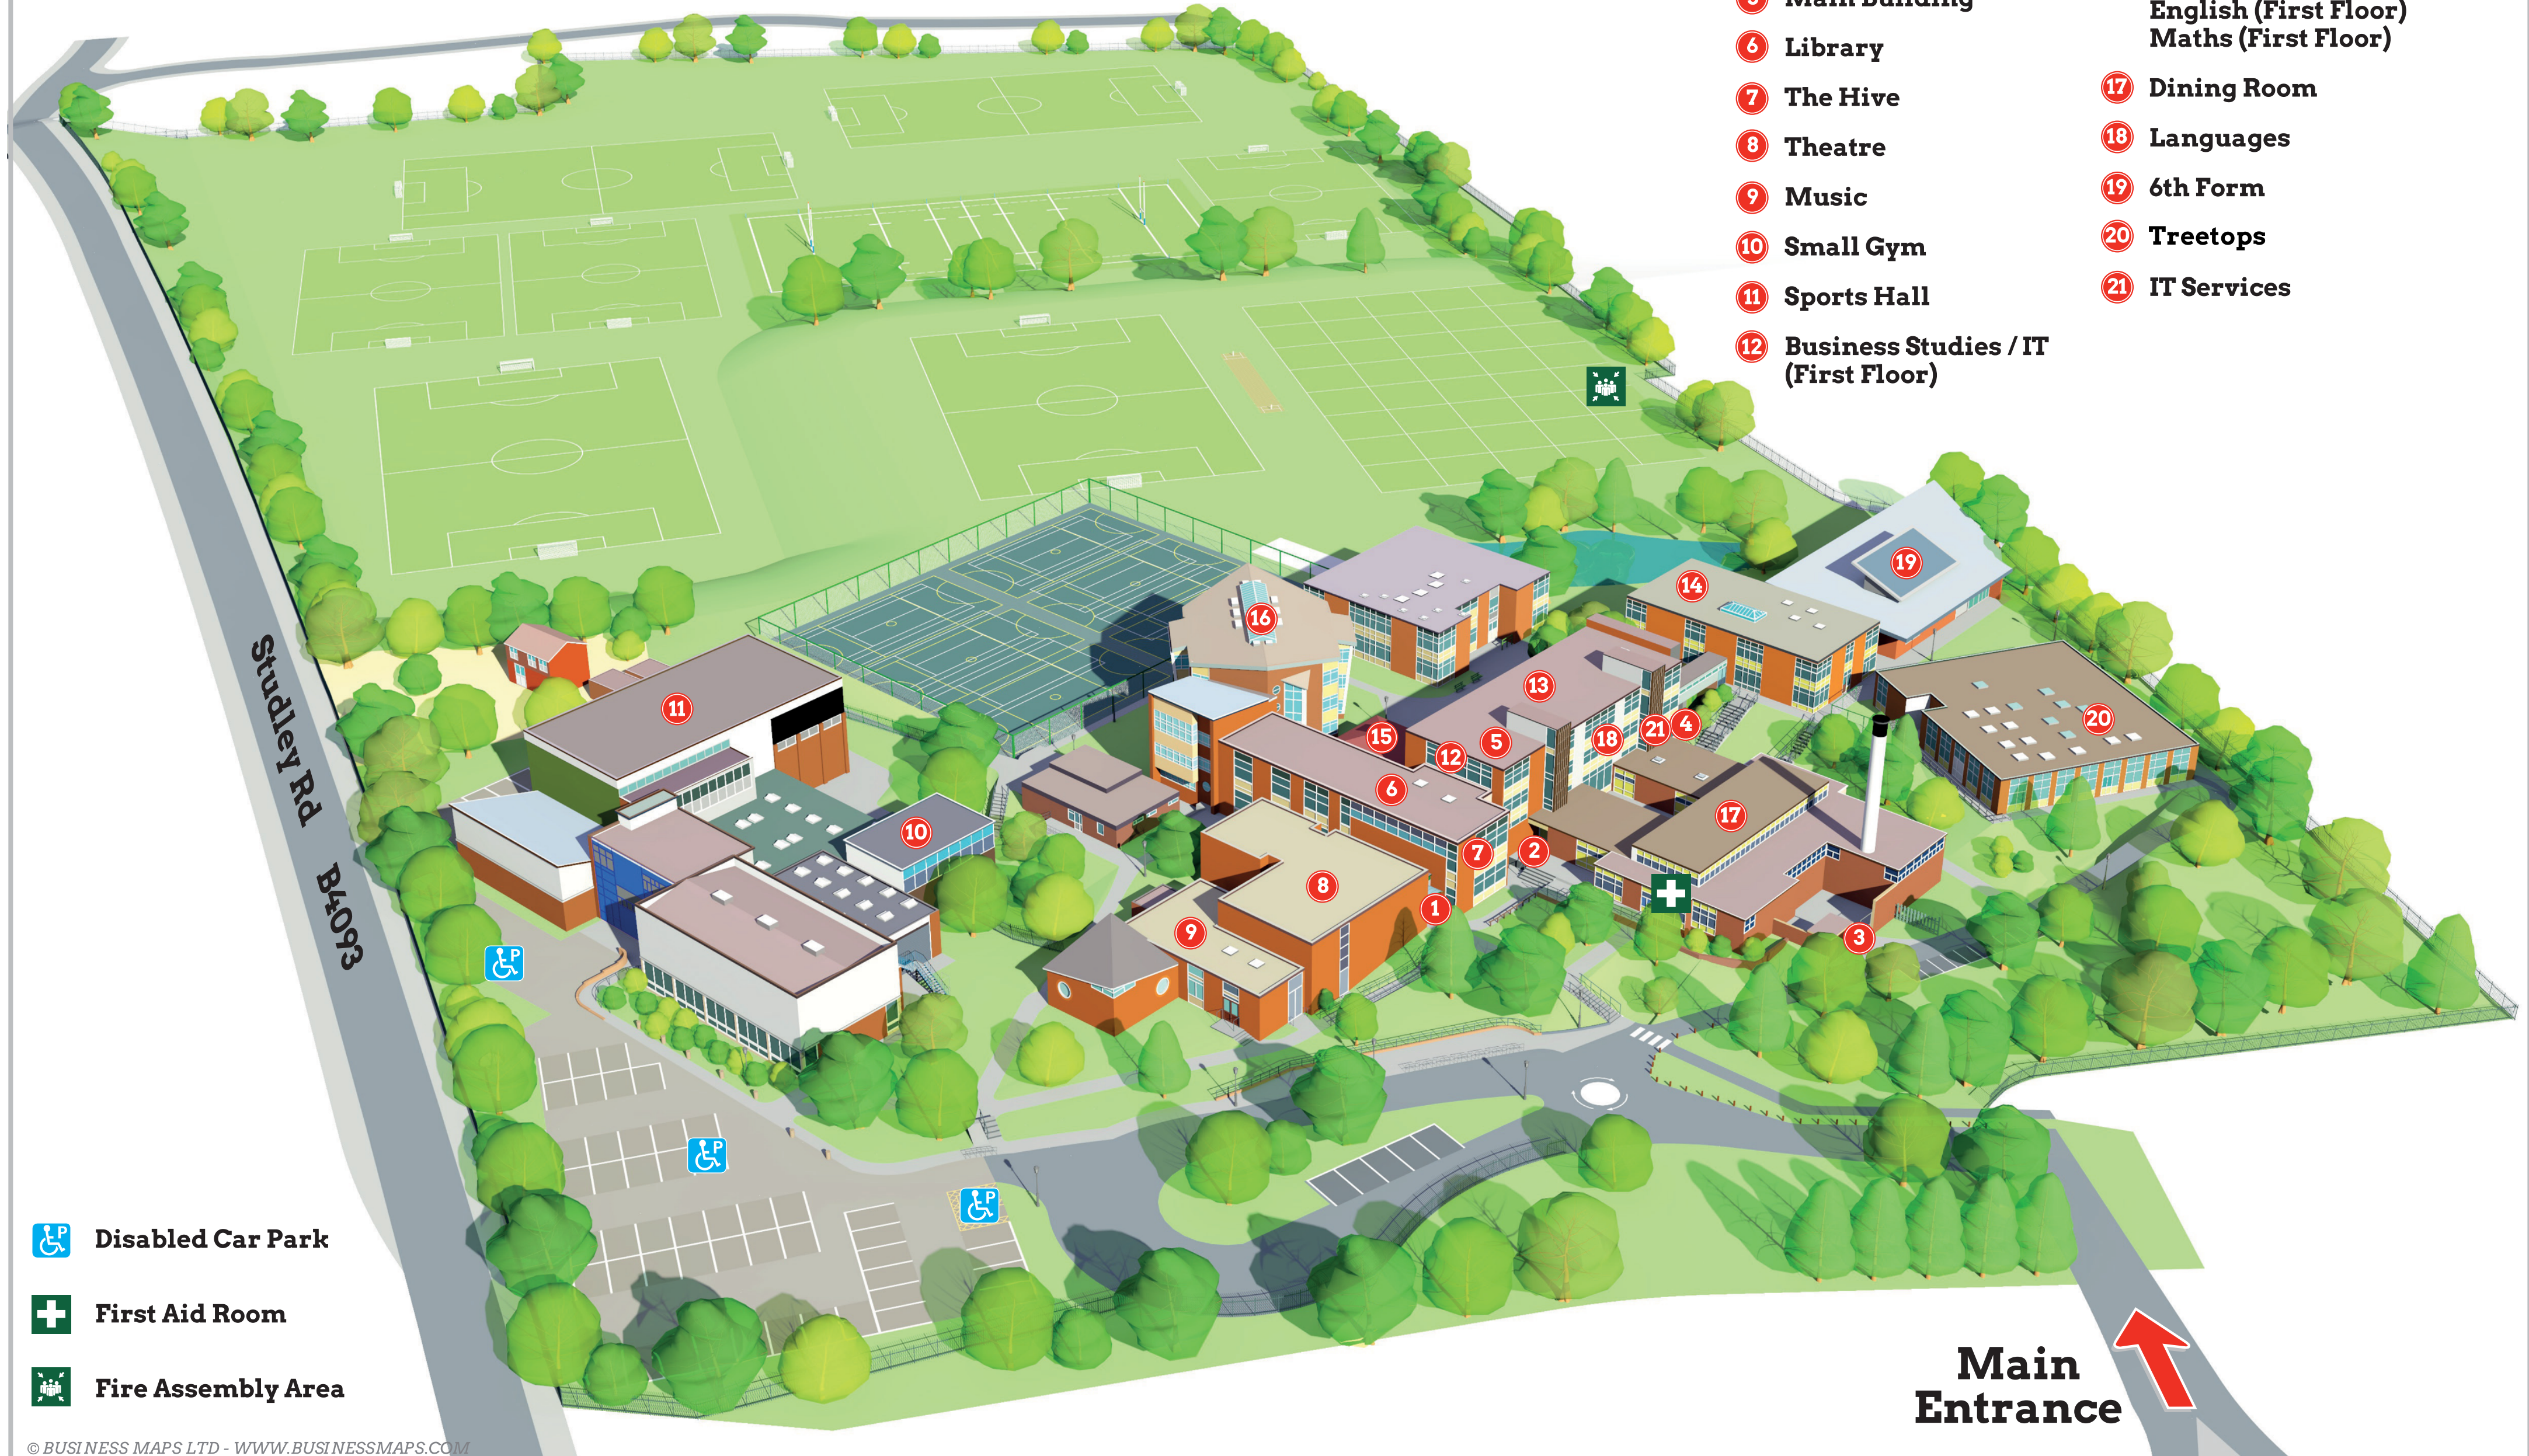

- 1** Main Reception
- 2** Student Entrance
- 3** Deliveries
- 4** Site Office
- 5** Main Building
- 6** Library
- 7** The Hive
- 8** Theatre
- 9** Music
- 10** Small Gym
- 11** Sports Hall
- 12** Business Studies / IT (First Floor)
- 13** Science (Ground Floor)
- 14** Food Tech (Ground Floor) Art (First Floor)
- 15** Trust
- 16** Humanities (Ground Floor) English (First Floor) Maths (First Floor)
- 17** Dining Room
- 18** Languages
- 19** 6th Form
- 20** Treetops
- 21** IT Services

Studley Rd B4093

Disabled Car Park

First Aid Room

Fire Assembly Area

Main Entrance